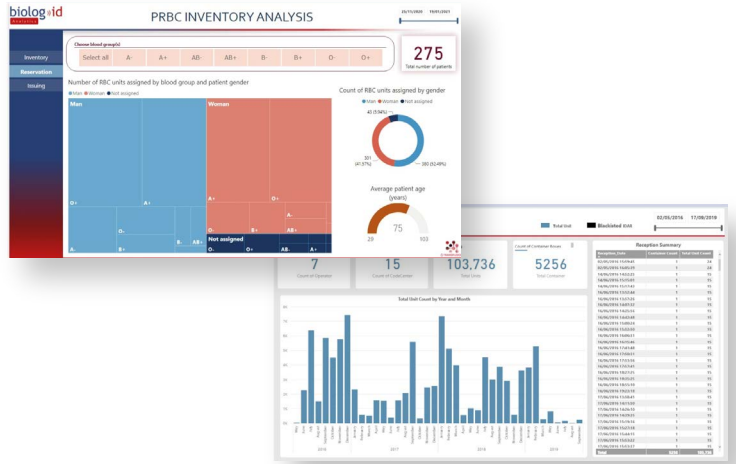

Our data analytics service offers:

Standard data analytics service

-)) Reporting 24/7
-)) Comprehensive, user friendly dashboard linked to our Biolog Transfusion, Biolog Oncology, Biolog Plasma solutions
-)) Unlimited secure access to the platform biolog-id analytics and extraction of data in paginated report

Bespoke data analytics service (on demand)

-)) Full customized dashboard
-)) Consolidated data analysis with BECS/HIS/LIS etc.

We provide flexible infrastructure:

Cloud computing based

-)) Remote management, flexibility
-)) Easy installation
-)) Cost saving on maintenance
-)) Sustainability
-)) Trusted Microsoft Azure cloud & Power BI platform