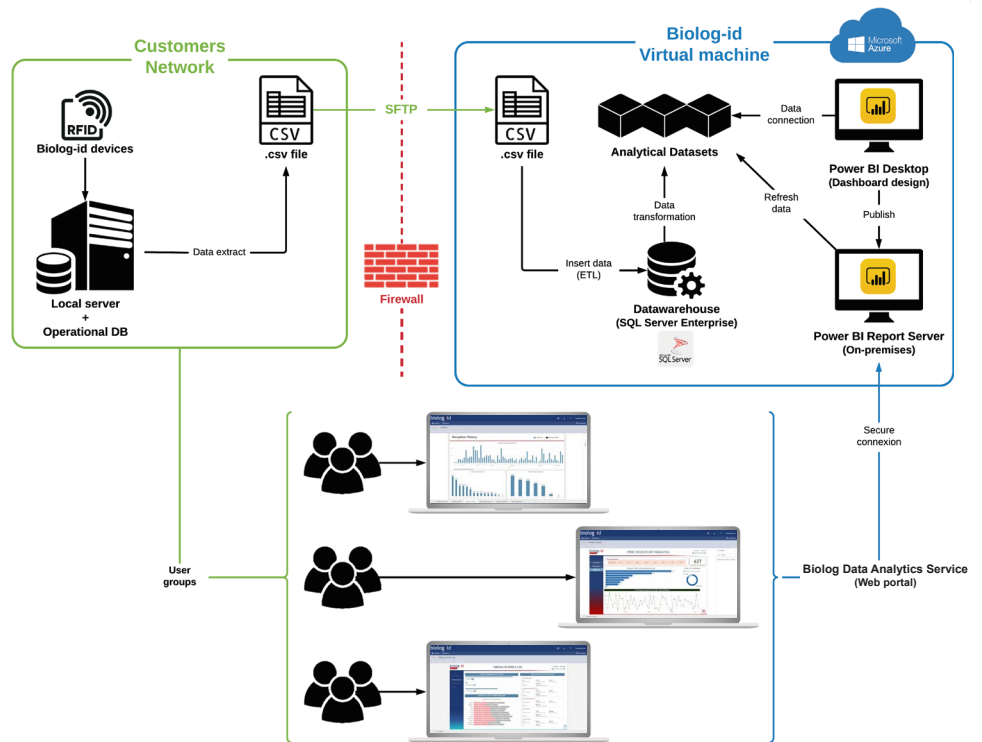

On-premises server based

-)) Data inhouse
-)) Set up on site / in remote by biolog-id engineer.

biolog-id

E-mail : info @ biolog-id.com
www.biolog-id.com

Biolog-id SAS - headquarters

46, rue du Général Leclerc
92100 Boulogne-Billancourt
FRANCE
Tel: +33(0)1 42 93 62 24

Biolog-id SAS

1 rue du cdt Robert Malrait
ZA des Granges
27300 Bernay
FRANCE
Tel: +33(0)2 32 47 83 40

Biolog-id LLC

2475 Northwinds Pkwy
Suite 200
Alpharetta, GA 30009
USA
Tel: +1 770576 1905

Biolog-id Australia Pty Ltd

Suite 24, Level 4
56 Neridah Street
Chatswood NSW 2067
AUSTRALIA
Tel: +61 414 567 453

Biolog-id Italia Srl

Via G. Revere 16
20123 Milano
ITALIA
Tél. : +39 335 5978128

Biolog-id Iberica, S.L.

Diagonal, 612 7ª 11
08021 Barcelona
ESPAÑA
Tel: +34 609 470 076

Biolog-id India Private Ltd

Unit No. 39, Ground Floor, DLF Towers
Shivaji Marg, Moti Nagar
Delhi-110015
INDIA